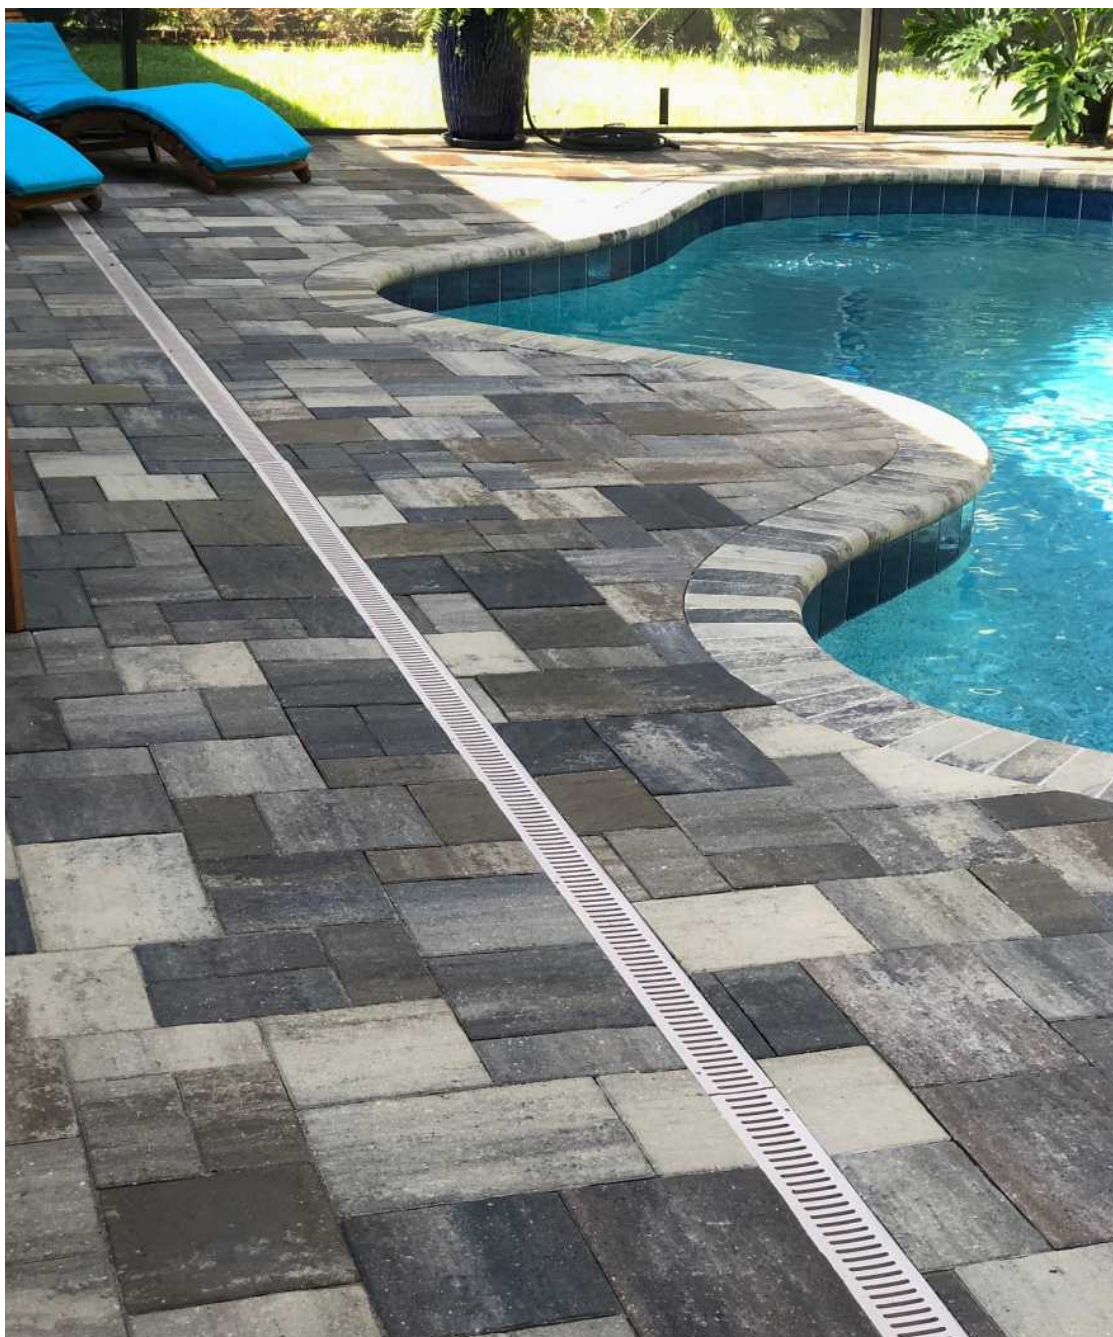

## ICE

Available in 3PC pattern with straight edge and combo (6"x9" & 6"x6") with cobbled edge.

Shown in set / 3PC (4 3/4" x 9 1/2" - 9 1/2" x 9 1/2" & 9 1/2" x 14 1/4")

## **SANDSTONE**

Available in 3PC pattern with straight edge and combo (6"x9" & 6"x6") with cobbled edge.

Shown in combo (6"x9" & 6"x6")