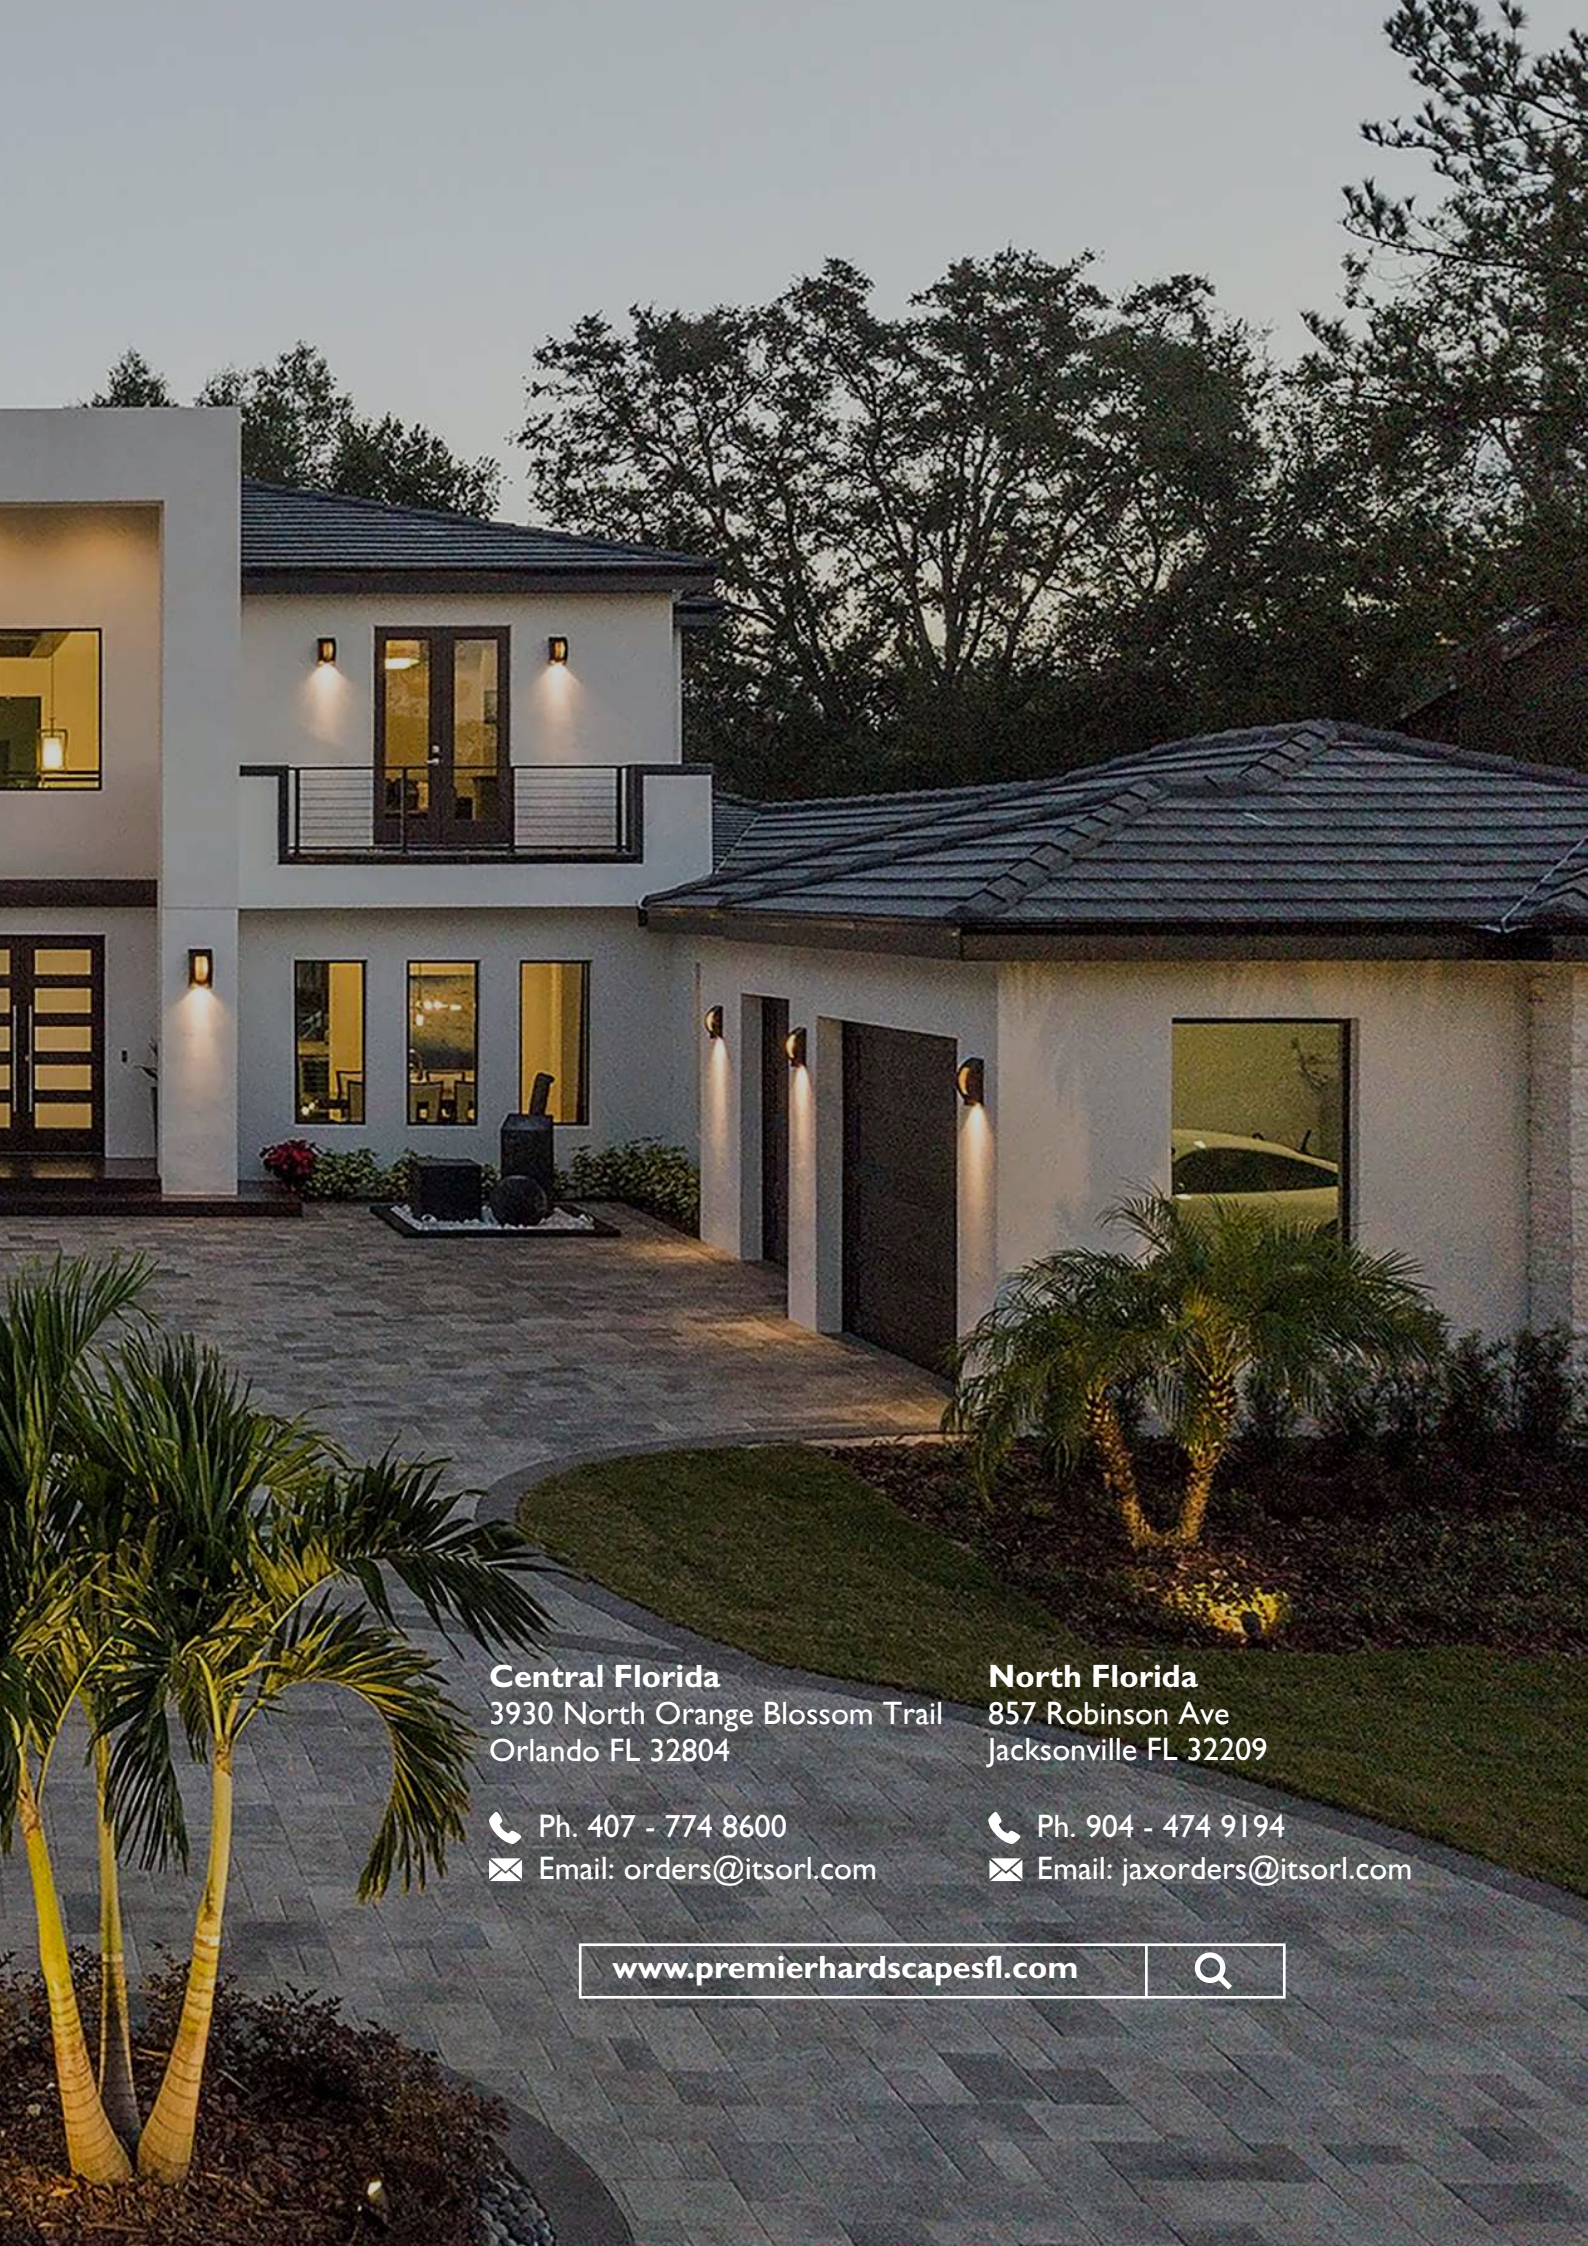

Central Florida
3930 North Orange Blossom Trail
Orlando FL 32804

☎ Ph. 407 - 774 8600
✉ Email: orders@itsorl.com

North Florida
857 Robinson Ave
Jacksonville FL 32209

☎ Ph. 904 - 474 9194
✉ Email: jaxorders@itsorl.com

www.premierhardscapesfl.com